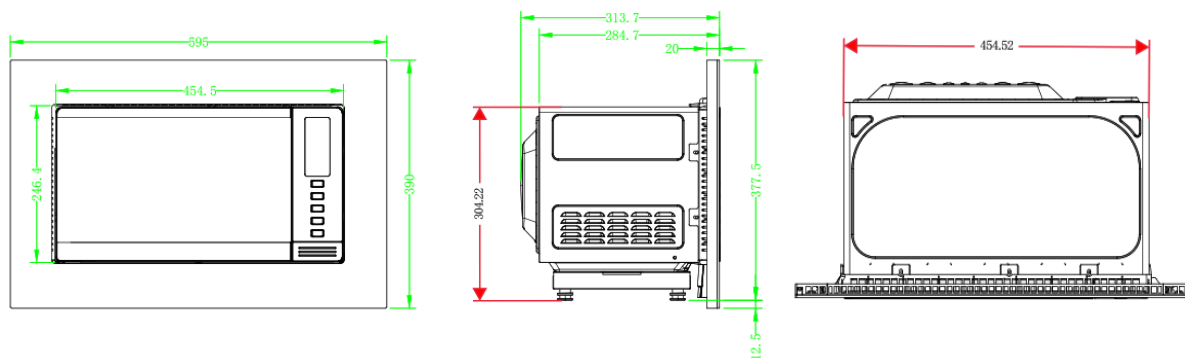

Appliance Data Sheet

Product Type	Microwave
Product Code	UBMIC20BK.1
	Product Description
	20L Microwave with Mechanical Timer

Features / Specification

Barcode	8422248617543
Colour	Black
Capacity	20L
Microwave Power	700W
LED Display	No
Clock	No
Auto Cooking Programmes	No
Defrost	Yes
Glass Turntable Diameter	245mm
Quick Start	Yes
Child Safety Lock	No
Push Button Door Release	Yes
Combination cooking	No

Dimensions & Technical Information

Product Dimensions width x depth x height	595 x 313 x 390mm
Packed Dimensions width x depth x height	706 x 403 x 468mm
Built In Depth	300mm
Product Weight (kg)	12.5kg Packed / 11.5kg Unpacked